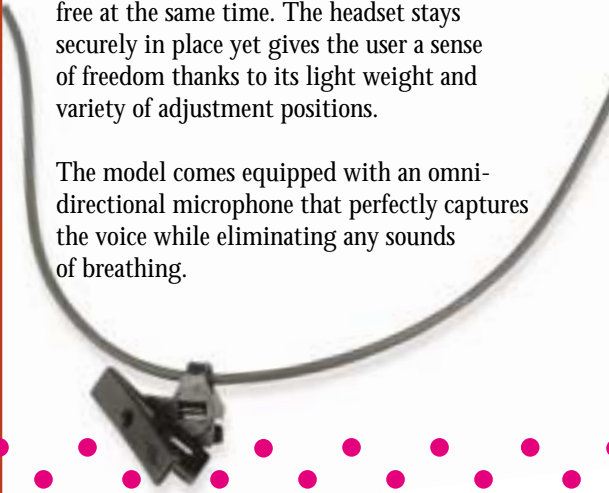

ELITE FIRST

This headset was specifically designed to replace the traditional telephone receiver with one that offers optimal ease, comfort, and user-friendliness. It is particularly appreciated by those who use their telephones regularly and who want to leave their hands free at the same time. The headset stays securely in place yet gives the user a sense of freedom thanks to its light weight and variety of adjustment positions.

The model comes equipped with an omni-directional microphone that perfectly captures the voice while eliminating any sounds of breathing.

FLORENCE OFFERS EXCEPTIONAL AFTER-SALES SERVICE, COMBINING AVAILABILITY, UNDERSTANDING,

- Elite First responds to the needs of call centers, for commercial departments and multimedia applications.
- Quick disconnection plug.
- Fits right or left ear. Adjustable headband with earphone.
- Equipped with leather-like earpad

COMPARATIVE TABLE

Model	Earphone	Support	Microphone
ELITE PRO	monaural	headband	differential
ELITE PLUS	monaural	headband	unidirectional
ELITE FIRST	monaural	headband	omnidirectional