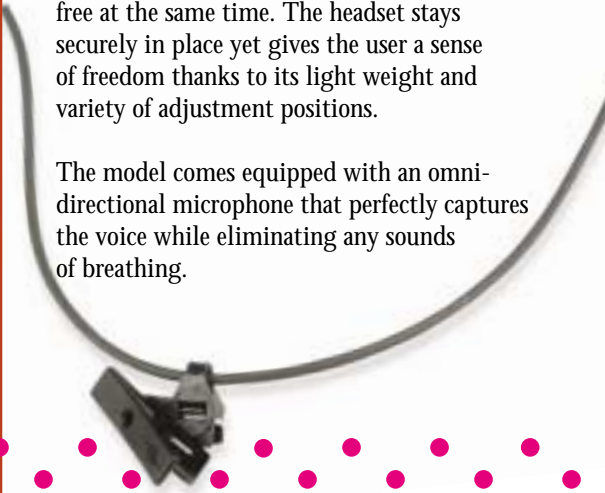

ELITE FIRST

This headset was specifically designed to replace the traditional telephone receiver with one that offers optimal ease, comfort, and user-friendliness. It is particularly appreciated by those who use their telephones regularly and who want to leave their hands free at the same time. The headset stays securely in place yet gives the user a sense of freedom thanks to its light weight and variety of adjustment positions.

The model comes equipped with an omni-directional microphone that perfectly captures the voice while eliminating any sounds of breathing.

FLORENCE OFFERS EXCEPTIONAL AFTER-SALES SERVICE, COMBINING AVAILABILITY, UNDERSTANDING,

- Elite First responds to the needs of call centers, for commercial departments and multimedia applications.
- Quick disconnection plug.
- Fits right or left ear. Adjustable headband with earphone.
- Equipped with leather-like earpad

COMPARATIVE TABLE

Model	Earphone	Support	Microphone
ELITE PRO	monaural	headband	differential
ELITE PLUS	monaural	headband	unidirectional
ELITE FIRST	monaural	headband	omnidirectional