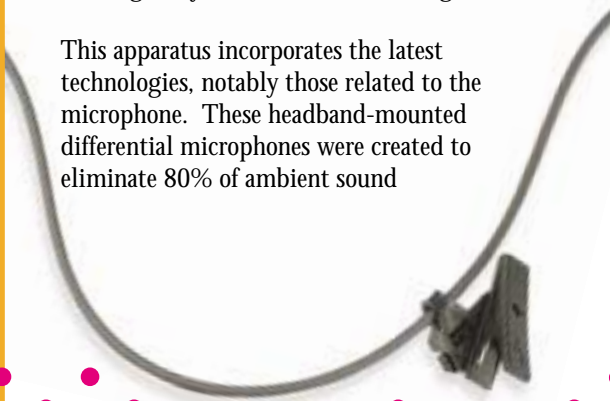

This apparatus incorporates the latest technologies, notably those related to the microphone. These headband-mounted differential microphones were created to eliminate 80% of ambient sound

- Adjustable headband
- Large anti-slip temporal pad
- Fits right or left ear
- Equipped with leather-like earpad
- Ultra-light adjustable boom
- Directional electret microphone
- Quick disconnection plug