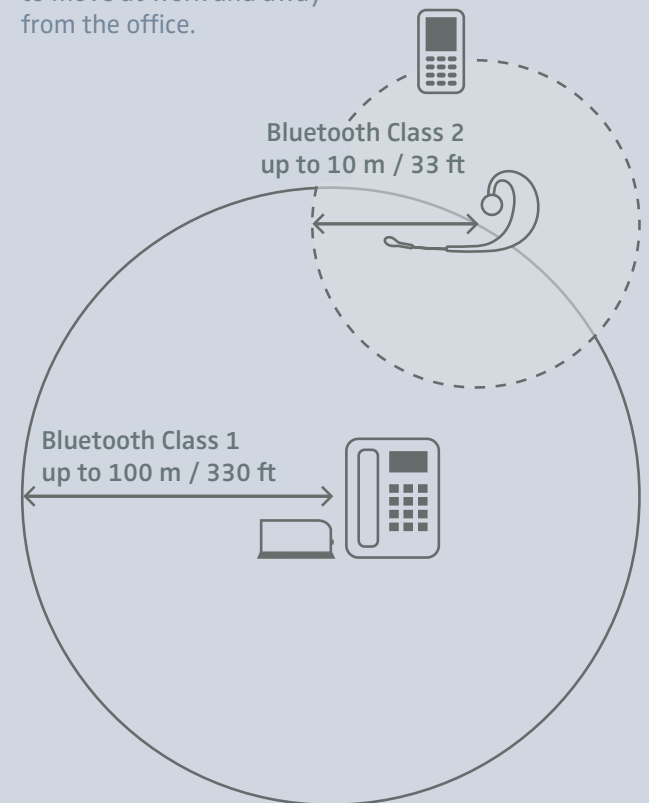

True wireless freedom

Go Where You Want - Sennheiser Communications redefines wireless freedom in office communications. With the new BW 900 wireless headset you can roam around and keep on talking. While other headsets stop at the office, BW 900 won't let you down. Toggle to your mobile phone and you can also leave the office and keep communicating no matter where you go. BW 900 is all about the freedom to move at work and away from the office.